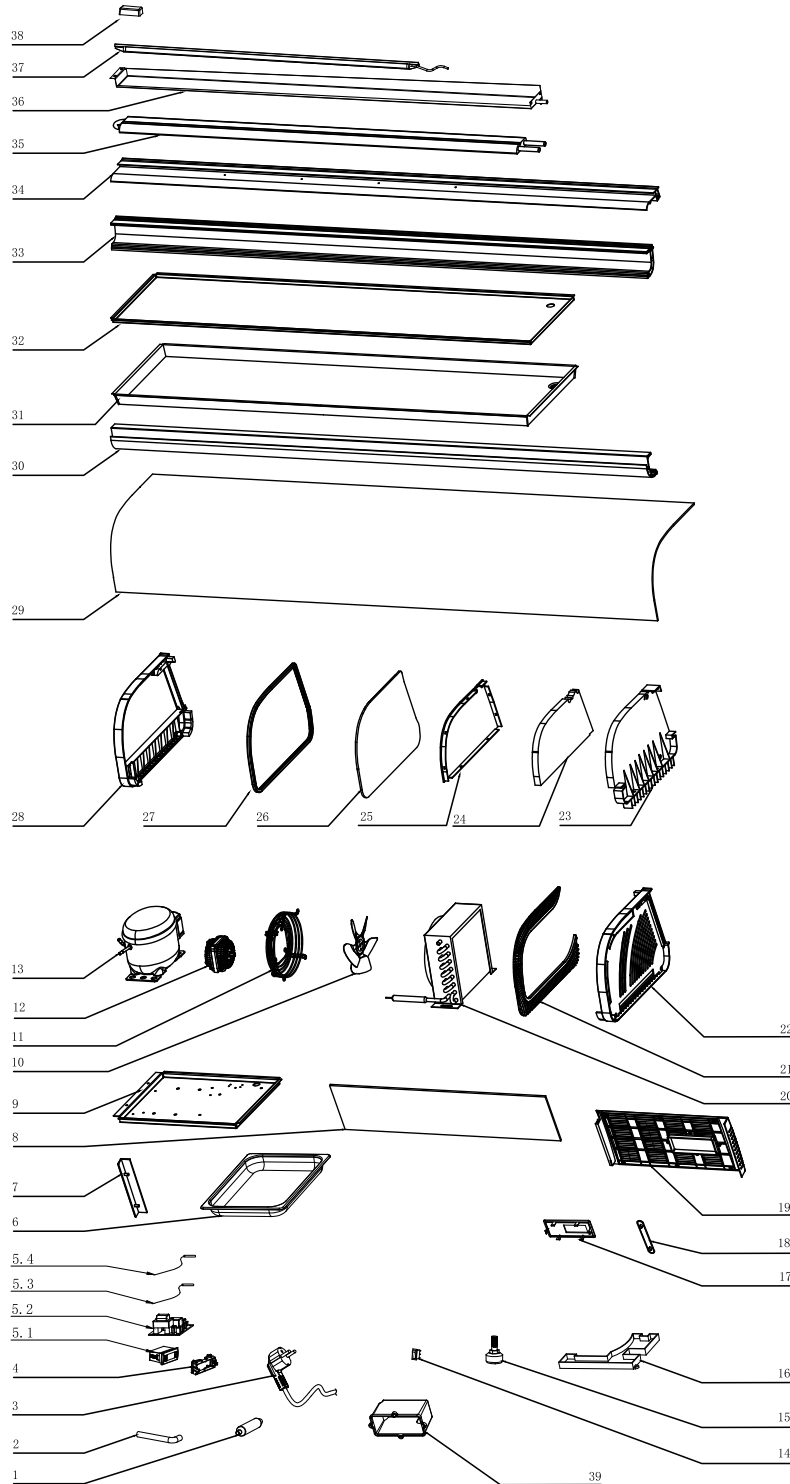

Parts Breakdown

Model RS-CN-0052-S 39997

Parts Breakdown

Model RS-CN-0052-S 39997

Item No.	Description	Position	Item No.	Description	Position	Item No.	Description	Position
60144	Dry Filter for 39997	1	30597	Switch for 39997	14	67366	Glass Silica Ring for 39997	27
60105	Water Discharge Pipe for 39997	2	60181	Adjustable Feet for 39997	15	67367	Bracing Piece of Rack for 39997	28
30621	Power Cord for 39997	3	60139	Water Receiver for 39997	16	60353	Curved Glass for 39997	29
60125	Digital Controller Holder for 39997	4	67357	Switch Panel for 39997	17	67376	Front Pillar for 39997	30
67773	Digital Controller Complete for 39997	5	60088	Handle for 39997	18	60153	Foam Material for 39997	31
80267	Steam Table Pan Third Size 6 7/8" x 12 3/4" x 2 1/2" / 176mm x 325mm x 65mm Stainless Steel NSF for 39997	6	67358	Rear Plastic Panel for 39997	19	60154	Bottom Panel for 39997	32
67354	Finger Clamp of Glass for 39997	7	67359	Condenser for 39997	20	67377	Rear Pillar for 39997	33
67375	Door Glass for 39997	8	67360	Decorating Plate for 39997	21	67378	Upper Pillar for 39997	34
67355	Bottom Panel of Compressor for 39997	9	67361	Left Plastic Panel for 39997	22	67379	Top Evaporator for 39997	35
60640	Fan Blade for 39997	10	67362	Middle Separator for 39997	23	67380	Top Water Tray for 39997	36
67356	Fan Motor Cover for 39997	11	67363	Foam of Middle Separator for 39997	24	30818	LED Light for 39997	37
71522	Evaporator Fan Motor for 39997	12	67364	Cover of Middle Separator for 39997	25	30774	LED Power for 39997	38
30615	Compressor for 39997	13	67365	Side Glass for 39997	26	67374	Insulated Panel for 39997	39